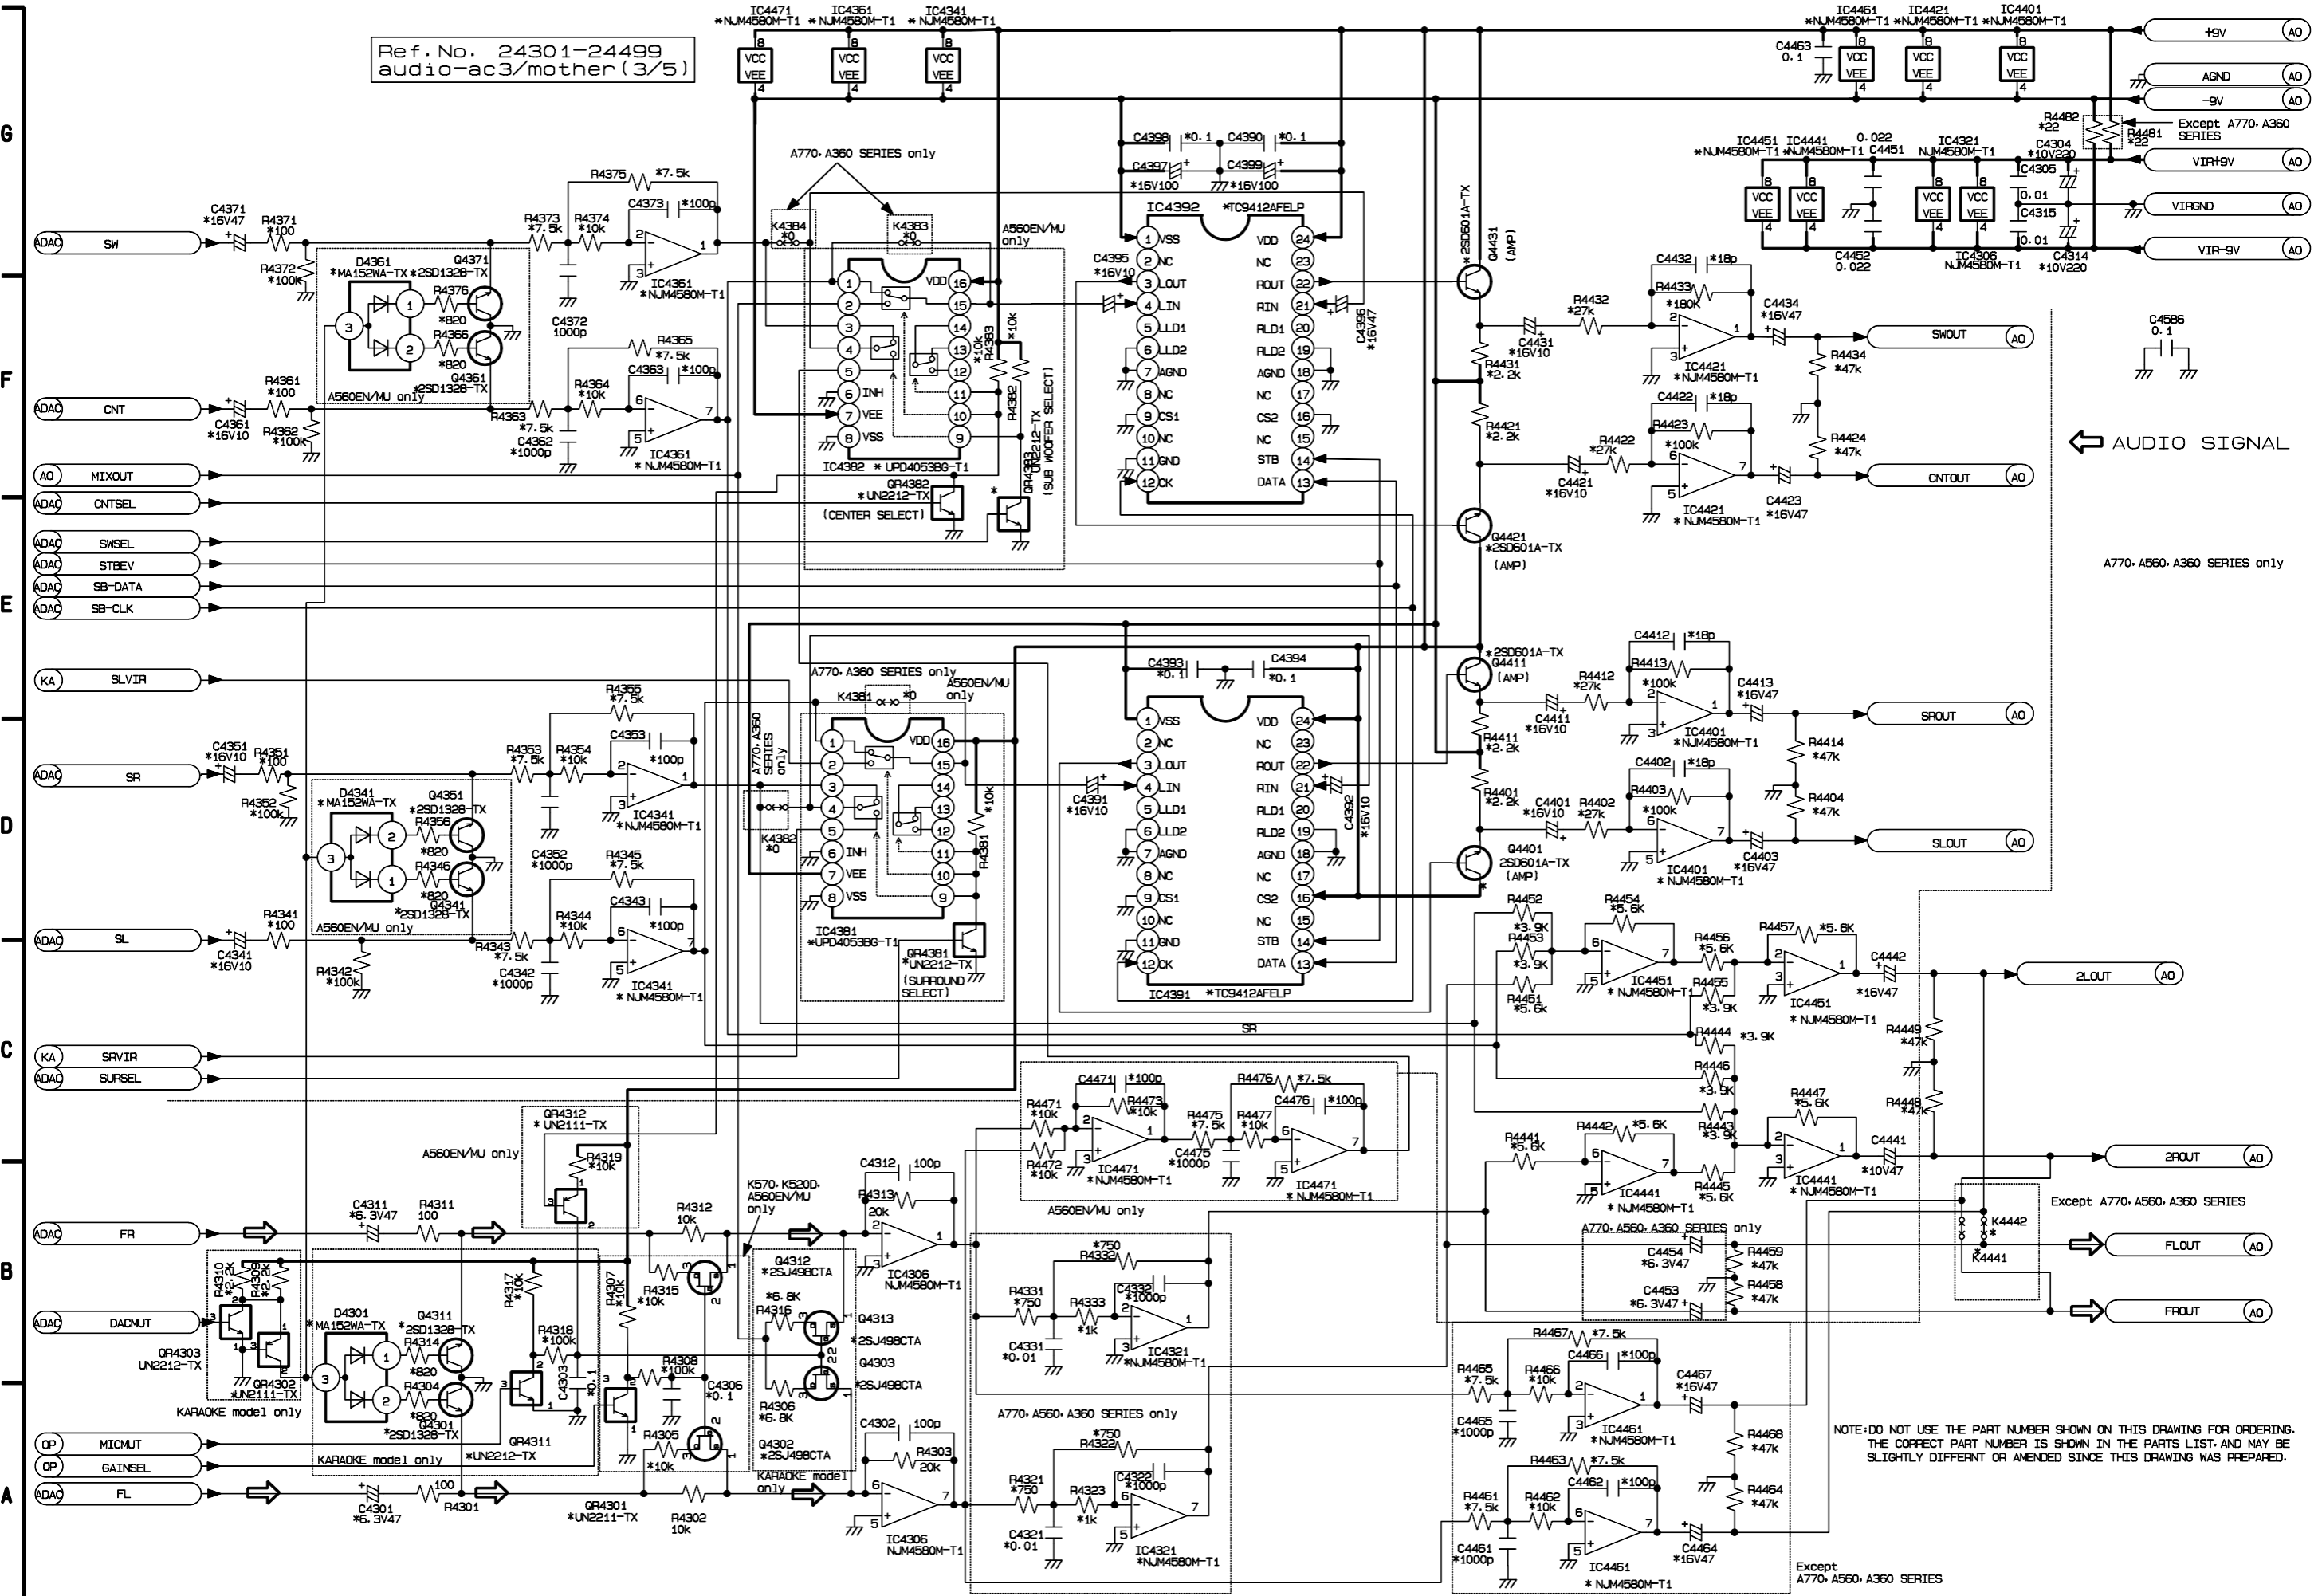

Ref. No. 24301-24499
 audio-ac3/mother (3/5)

← AUDIO SIGNAL

A770, A560, A360 SERIES only

Except A770, A560, A360 SERIES

NOTE: DO NOT USE THE PART NUMBER SHOWN IN THIS DRAWING FOR ORDERING. THE CORRECT PART NUMBER IS SHOWN IN THE PARTS LIST, AND MAY BE SLIGHTLY DIFFERENT OR AMENDED SINCE THIS DRAWING WAS PREPARED.

Except A770, A560, A360 SERIES